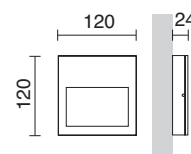

slim

580A-L0104B-03

580A-L0104B-04

LED 3,5W 408lm 3000K

580B-L0110B-03

580B-L0110B-04

LED 10W 1224lm 3000K